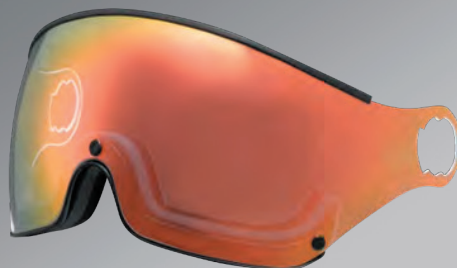

FLASH ROSSO SPECCHIATA
FLASH RED MIRROR

ADATTABILE A / SUITABLE FOR:
Quota; Cusna; Snow Free; Kuana

PW